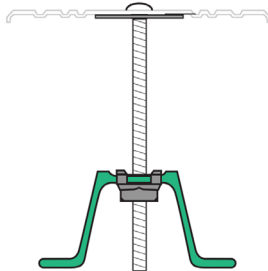

Storm Drain Mounting Accessories

Carbide Drill

Wet Concrete Fastener

Drill Bit

Drive Rivet

Sikaflex Adhesive

Caulking Gun

GM-4SET

Welded Stainless Steel Stud

Adhesive Discs

Wire brush

426 Sand Shore Road, Unit 3, Hackettstown, NJ 07840 • csr@lordoninc.com