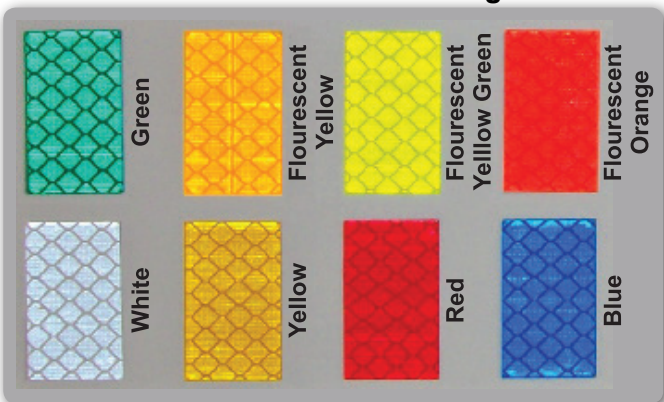

PART NO.	DESCRIPTION	LAMINATE
BSX-372-HI-color	3" Wide x 72" Long Extruded PVC for U-Channel. Includes 5 Tamper Resistant 1" Square Head Screws.	Prismatic High Intensity
BSX-372-DG-color		Diamond Grade³
BSX-372-DG-FYG/FO/FY		Diamond Grade Fluorescent Y/G, Or, Yel
BSX-472-HI-color	4" Wide x 72" Long Extruded PVC for U-Channel. Includes 5 Tamper Resistant 1" Square Head Screws.	Prismatic High Intensity
BSX-472-DG-color		Diamond Grade³
BSX-472-DG-FYG/FO/FY		Diamond Grade Fluorescent Y/G, Or, Yel
BSD-472-HI-color	4" Wide x 72" Long Extruded PVC for Square (1.75" or 2") and Round (up to 2.3" o.d.) Posts. Includes 3 Mounting Brackets and 6 Tamper Resistant Square Head Screws.	Prismatic High Intensity
BSD-472-DG-color		Diamond Grade³
BSD-472-DG-FYG/FO/FY		Diamond Grade Fluorescent Y/G, Or, Yel
BSF-2.7572-HI-color	2.75" Wide x 72" Long for Wood Posts. Includes 6 Tamper X-Tree Push Pins.	Prismatic High Intensity
BSF-2.7572-DG-color		Diamond Grade³
BSF-2.7572-DG-FYG/FO/FY		Diamond Grade Fluorescent Y/G, Or, Yel

Normally shipped via UPS®. Please advise factory of special carrier. Lengths shown are standard. Custom lengths available, please contact us for additional information.

Diamond Grade Reflective Sheeting