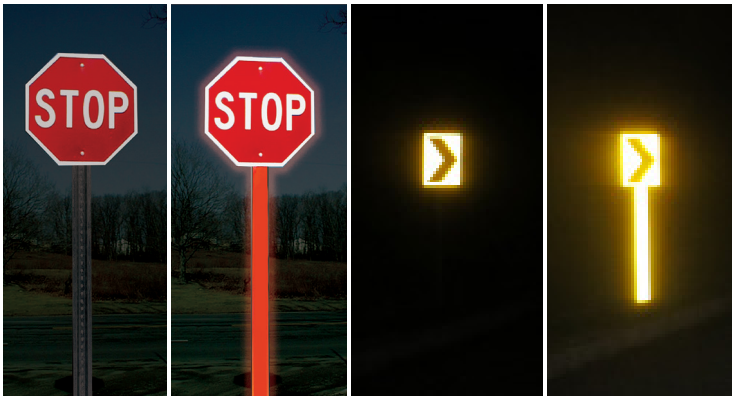

BriteSide®

The Difference is Easy to See™

Reflective Panels for
 U-Channel, Square, Round,
 and Wood Style Posts

Traffic Calming • Accident Reducing • Life Saving

Particularly in high incidence areas, the need for highly visible signs is a necessity. With BriteSide® Reflective Panels, visibility is increased dramatically, day or night, rain or shine, making the roads safer for motorists and pedestrians.

FEATURES

- Reflective day and night
- Fits all styles of posts
- Higher sign visibility day and night
- MUTCD approved
- Multiple sizes, profiles and optional legends available (check local ordinances)
- Vertical reflectivity leads eye to sign
- Theft-resistant fasteners
- Mounts in seconds
- Safe, no sharp edges
- Non-corrosive

BriteSide® Reflective Panels incorporate field-proven Reflective Sheeting into their construction. The highly-reflective material increases visibility of the sign and post.

426 Sand Shore Road, Unit 3, Hackettstown, NJ 07840 • csr@lordoninc.com