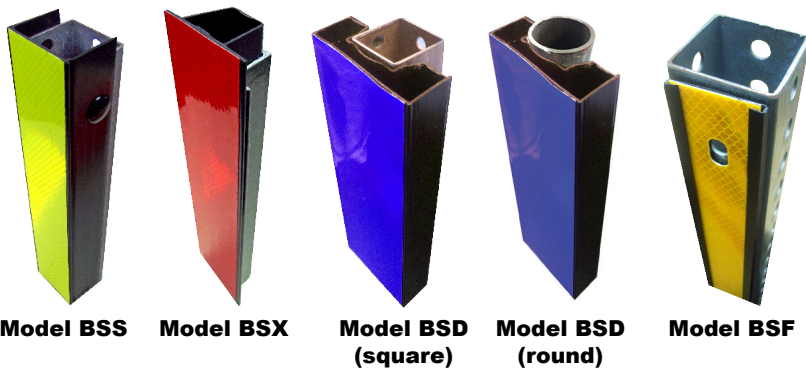

BriteSide®

The Difference is Easy to See™

Reflective Panels for
 U-Channel, Square, Round,
 and Wood Style Posts

Traffic Calming • Accident Reducing • Life Saving

Particularly in high incidence areas, the need for highly visible signs is a necessity. With BriteSide® Reflective Panels, visibility is increased dramatically, day or night, rain or shine, making the roads safer for motorists and pedestrians.

FEATURES

- Reflective day and night
- Fits all styles of posts
- Higher sign visibility day and night
- MUTCD approved
- Multiple sizes, profiles and optional legends available (check local ordinances)
- Vertical reflectivity leads eye to sign
- Theft-resistant fasteners
- Mounts in seconds
- Safe, no sharp edges
- Non-corrosive

PART NO.	DESCRIPTION	LAMINATE
BSX-372-HI-color	3" Wide x 72" Long Extruded PVC for U-Channel. Includes 5 Tamper Resistant 1" Square Head Screws.	Prismatic High Intensity
BSX-372-DG-color		Diamond Grade ³
BSX-372-DG-FYG/FO/FY		Diamond Grade Fluorescent Y/G, Or, Yel
BSX-472-HI-color	4" Wide x 72" Long Extruded PVC for U-Channel. Includes 5 Tamper Resistant 1" Square Head Screws.	Prismatic High Intensity
BSX-472-DG-color		Diamond Grade ³
BSX-472-DG-FYG/FO/FY		Diamond Grade Fluorescent Y/G, Or, Yel
BSD-472-HI-color	4" Wide x 72" Long Extruded PVC for Square (1.75" or 2") and Round (up to 2.3" o.d.) Posts. Includes 3 Mounting Brackets and 6 Tamper Resistant Square Head Screws.	Prismatic High Intensity
BSD-472-DG-color		Diamond Grade ³
BSD-472-DG-FYG/FO/FY		Diamond Grade Fluorescent Y/G, Or, Yel
BSF-2.7572-HI-color	2.75" Wide x 72" Long for Wood Posts. Includes 6 Tamper X-Tree Push Pins.	Prismatic High Intensity
BSF-2.7572-DG-color		Diamond Grade ³
BSF-2.7572-DG-FYG/FO/FY		Diamond Grade Fluorescent Y/G, Or, Yel